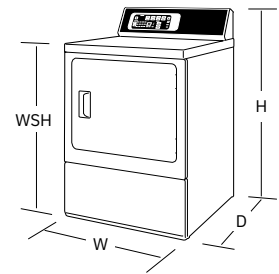

DRYERS

Product Code	Gas:	DR5101WG	DR7101WE		DC5102WE
	Electric:	DR5101WE	DR7101WE		DC5102WE
Available Colors		White	White	White	White
Capacity – Cu. Ft.		7.0	7.0	7.0	7.0
Galvanized Cylinder		●	●	●	●
Sanitize		●	●	●	●
Preset Cycles		4	7	4	4
Moisture Sensor			●		
Auto Dry Cycles		3	4	3	3
220-CFM Exhaust		●	●	●	●
½ HP Motor		●	●	●	●
Temperature Selections		4	4	4	4
ADA Compliant		●	●	●	●
Cylinder Light		●	●	●	●
Anti-Wrinkle Cycle			●		
Reversible Door		●	●	●	●
Time Remaining Display			●		
End-of-Cycle Signal		●	●	●	●
Favorite Cycles			●		
Eco Cycle			●		
Control Location		Rear	Rear	Rear	Rear
Warranty		5-Year Parts & Labor	7-Year Parts & Labor	5-Year Parts & Labor	5-Year Parts & Labor
Model No.	(Gas)	ZDG4BRGS115CW01	ZDEE9RGS175CW01		ZDE4BRGS177CW01
	(Electric)	ZDE4BRGS175CW01	ZDEE9RGS175CW01		ZDE4BRGS177CW01

Dimensions	W-Width	H-Height	D-Depth	WSH-Work Surface Height	Depth with Door Open
DR5101WG / DR5000WE	26 7/8"	42 3/4"	28"	36"	51 1/2"
DR7101WE	26 7/8"	42 3/4"	28"	36"	51 1/2"
DC5102WE	26 7/8"	42 3/4"	28"	36"	51 1/2"